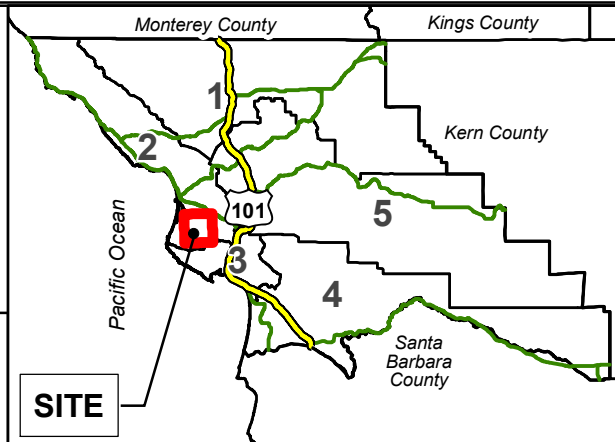

VICINITY MAP

**COUNTY SERVICE AREA 9 - I
LOS OSOS, CA**

COUNTY OF SAN LUIS OBISPO
DEPARTMENT OF PUBLIC WORKS

1:42,000

0 1,500 3,000 6,000
Feet

Map by: bjclose

Date: 3/17/2017

SITE