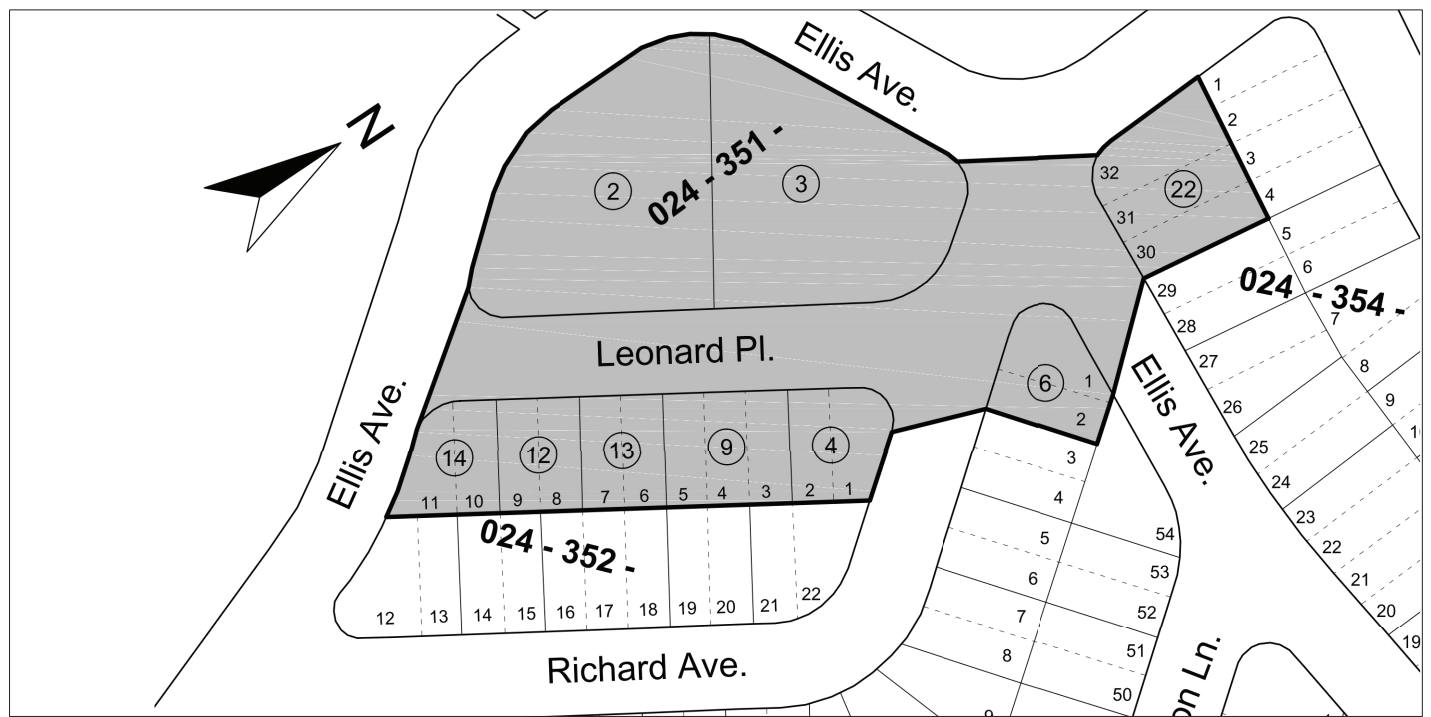

Vicinity Map

**VICINITY MAP**  
**Leonard Place**  
**Cambria, CA**

COUNTY OF SAN LUIS OBISPO, CALIFORNIA  
 PUBLIC WORKS DEPARTMENT

SCALE: NOT TO SCALE

DATE: FEBRUARY 2017

DRAWN BY: CY

CHECKED BY: MB

PAGE: 1 OF 1