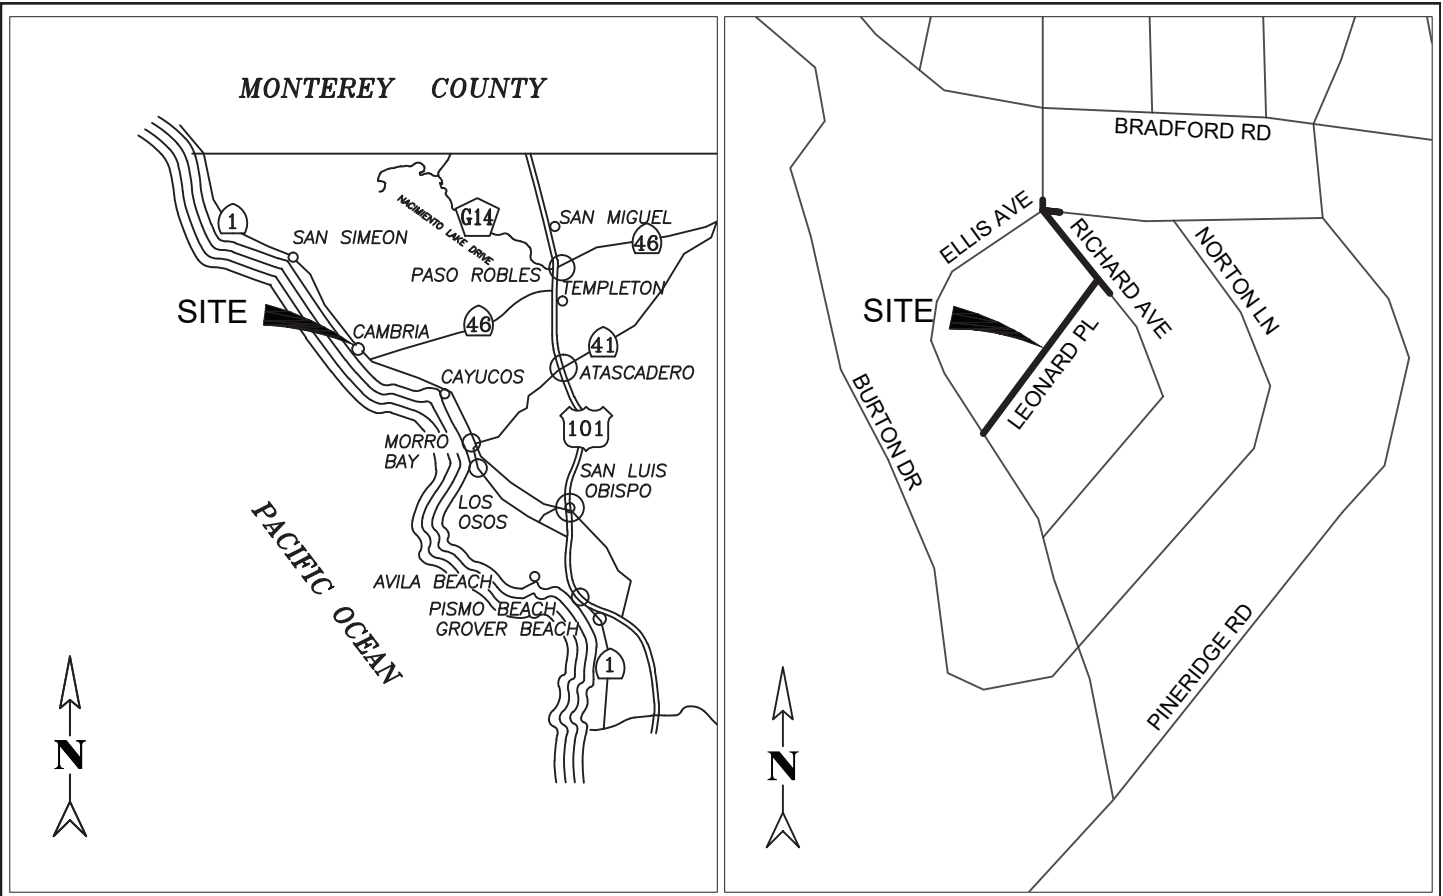

Vicinity Map

**VICINITY MAP**  
**Leonard Place**  
**Cambria, CA**

COUNTY OF SAN LUIS OBISPO, CALIFORNIA  
 PUBLIC WORKS DEPARTMENT

SCALE: NOT TO SCALE

DATE: FEBRUARY 2017

DRAWN BY: CY

CHECKED BY: MB

PAGE: 1 OF 1